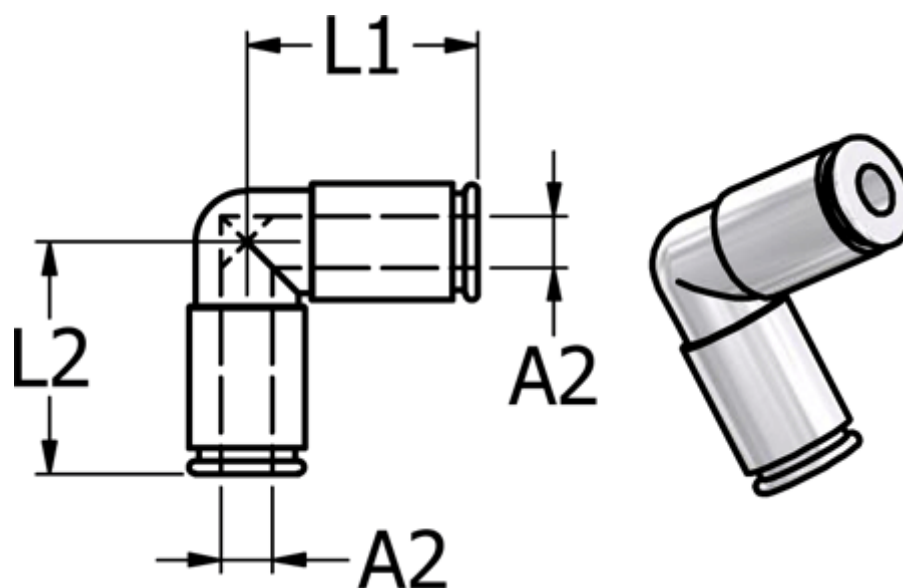

Article number: 586848006

Description: Metal Push-in fitting 848.006, Ø6-Ø6
Elbow with FPM O-ring

Measures

Ext. hose diameter A2 =	6
L1 =	20
L2 =	20